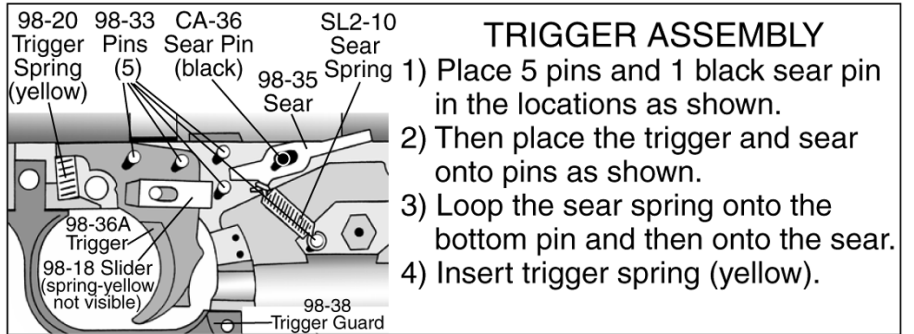

98 CUSTOM™ Parts List

(98 CUSTOM™ WITH BASIC RECEIVER / UPGRADEABILITY)

WARNING
DO NOT FIELD STRIP OR OTHERWISE DISASSEMBLE THIS MARKER WHILE IT IS PRESSURIZED WITH AIR.

TIPPMANN™
1-800-533-4831
www.tippmann.com