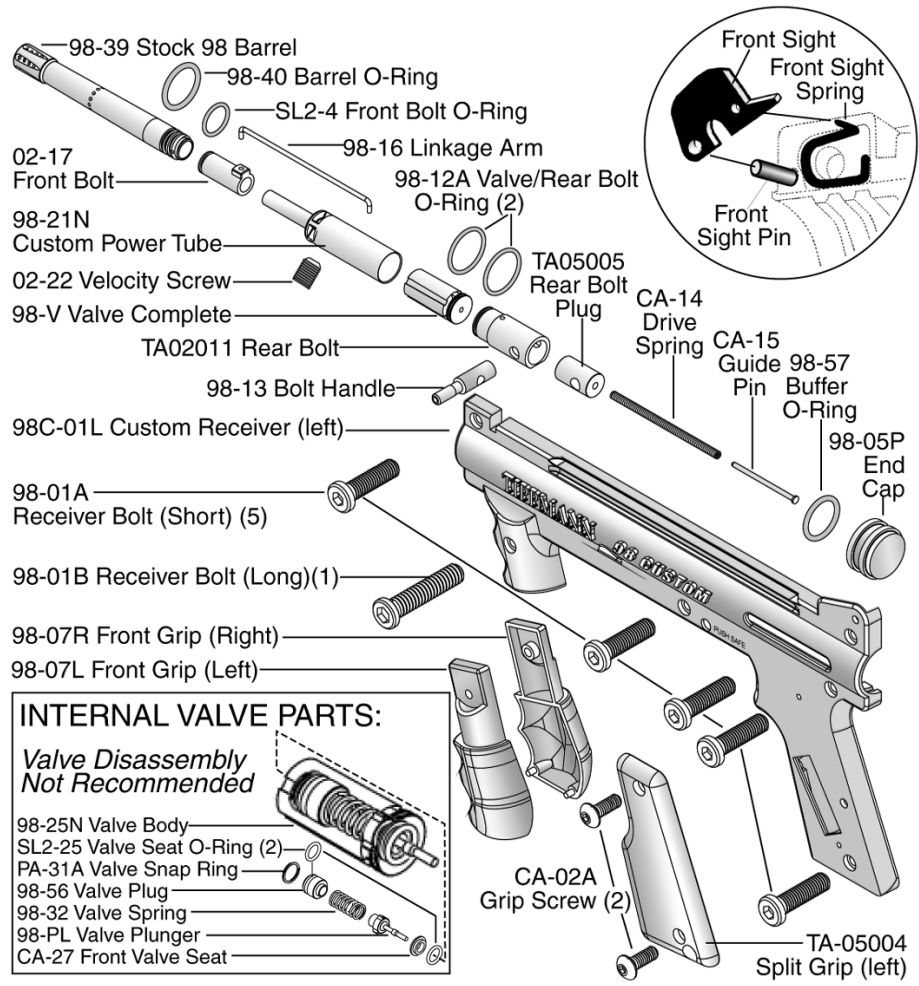

98 CUSTOM™ Parts List

(98 CUSTOM™ WITH BASIC RECEIVER / UPGRADEABILITY)

WARNING
DO NOT FIELD STRIP OR OTHERWISE DISASSEMBLE THIS MARKER WHILE IT IS PRESSURIZED WITH AIR.

TIPPMANN™
1-800-533-4831
www.tippmann.com